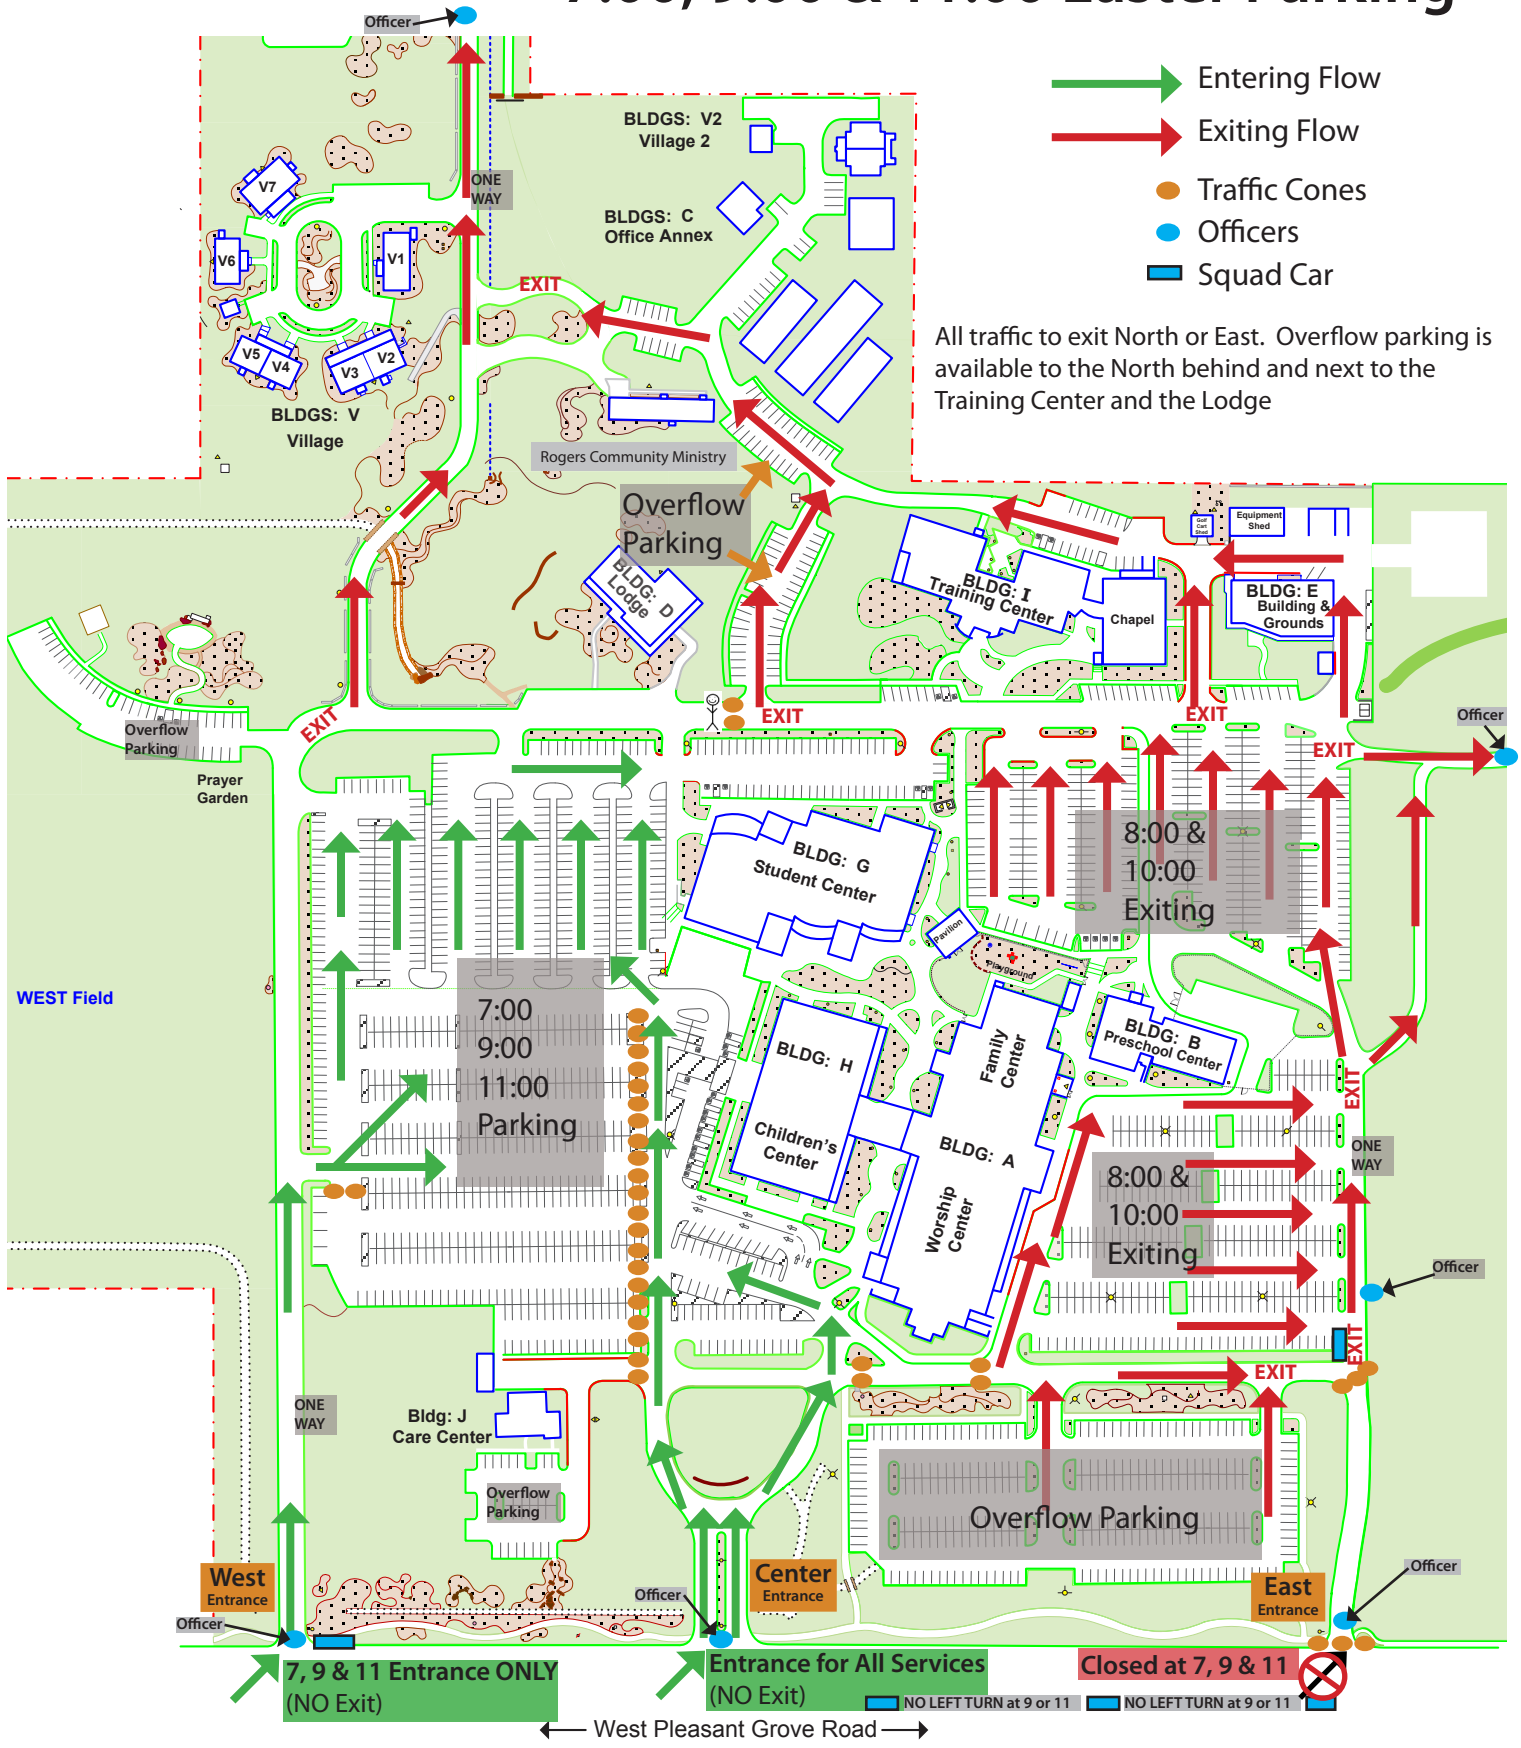

# 7:00, 9:00 & 11:00 Easter Parking

# 8:00 & 10:00 Easter Parking

### Easter Sunday Parking at 7, 9 or 11

1. West and Central Entrances are open for you to enter our lots. (East entrance will be closed)
2. We will only use the West and NorthWest lots for these services.
3. Overflow lots are located in front of the Care Center, out by the Prayer Garden and the lots behind the Training Center and the new parking spaces by the Lodge and Office Annex.
4. Those leaving from the 8 & 10 services (from the East lots) will exit out the East exit and the 3 North exits in the rear of our property.
5. Be sure to follow directions given by our Officers and Traffic Volunteers.

### Easter Sunday Parking at 8 or 10

1. East and Central Entrances are open for you to enter our lots. (West entrance will be closed)
2. We will only use the East, South East and Northeast lots for these services.
3. Overflow lots are located in the lots behind the Training Center and the new parking spaces by the Lodge and Office Annex.
4. Those leaving from the 7, 9 & 11 services (from the West lots) will exit out the West exit and the 3 North exits in the rear of our property.
5. Be sure to follow directions given by our Officers and Traffic Volunteers.