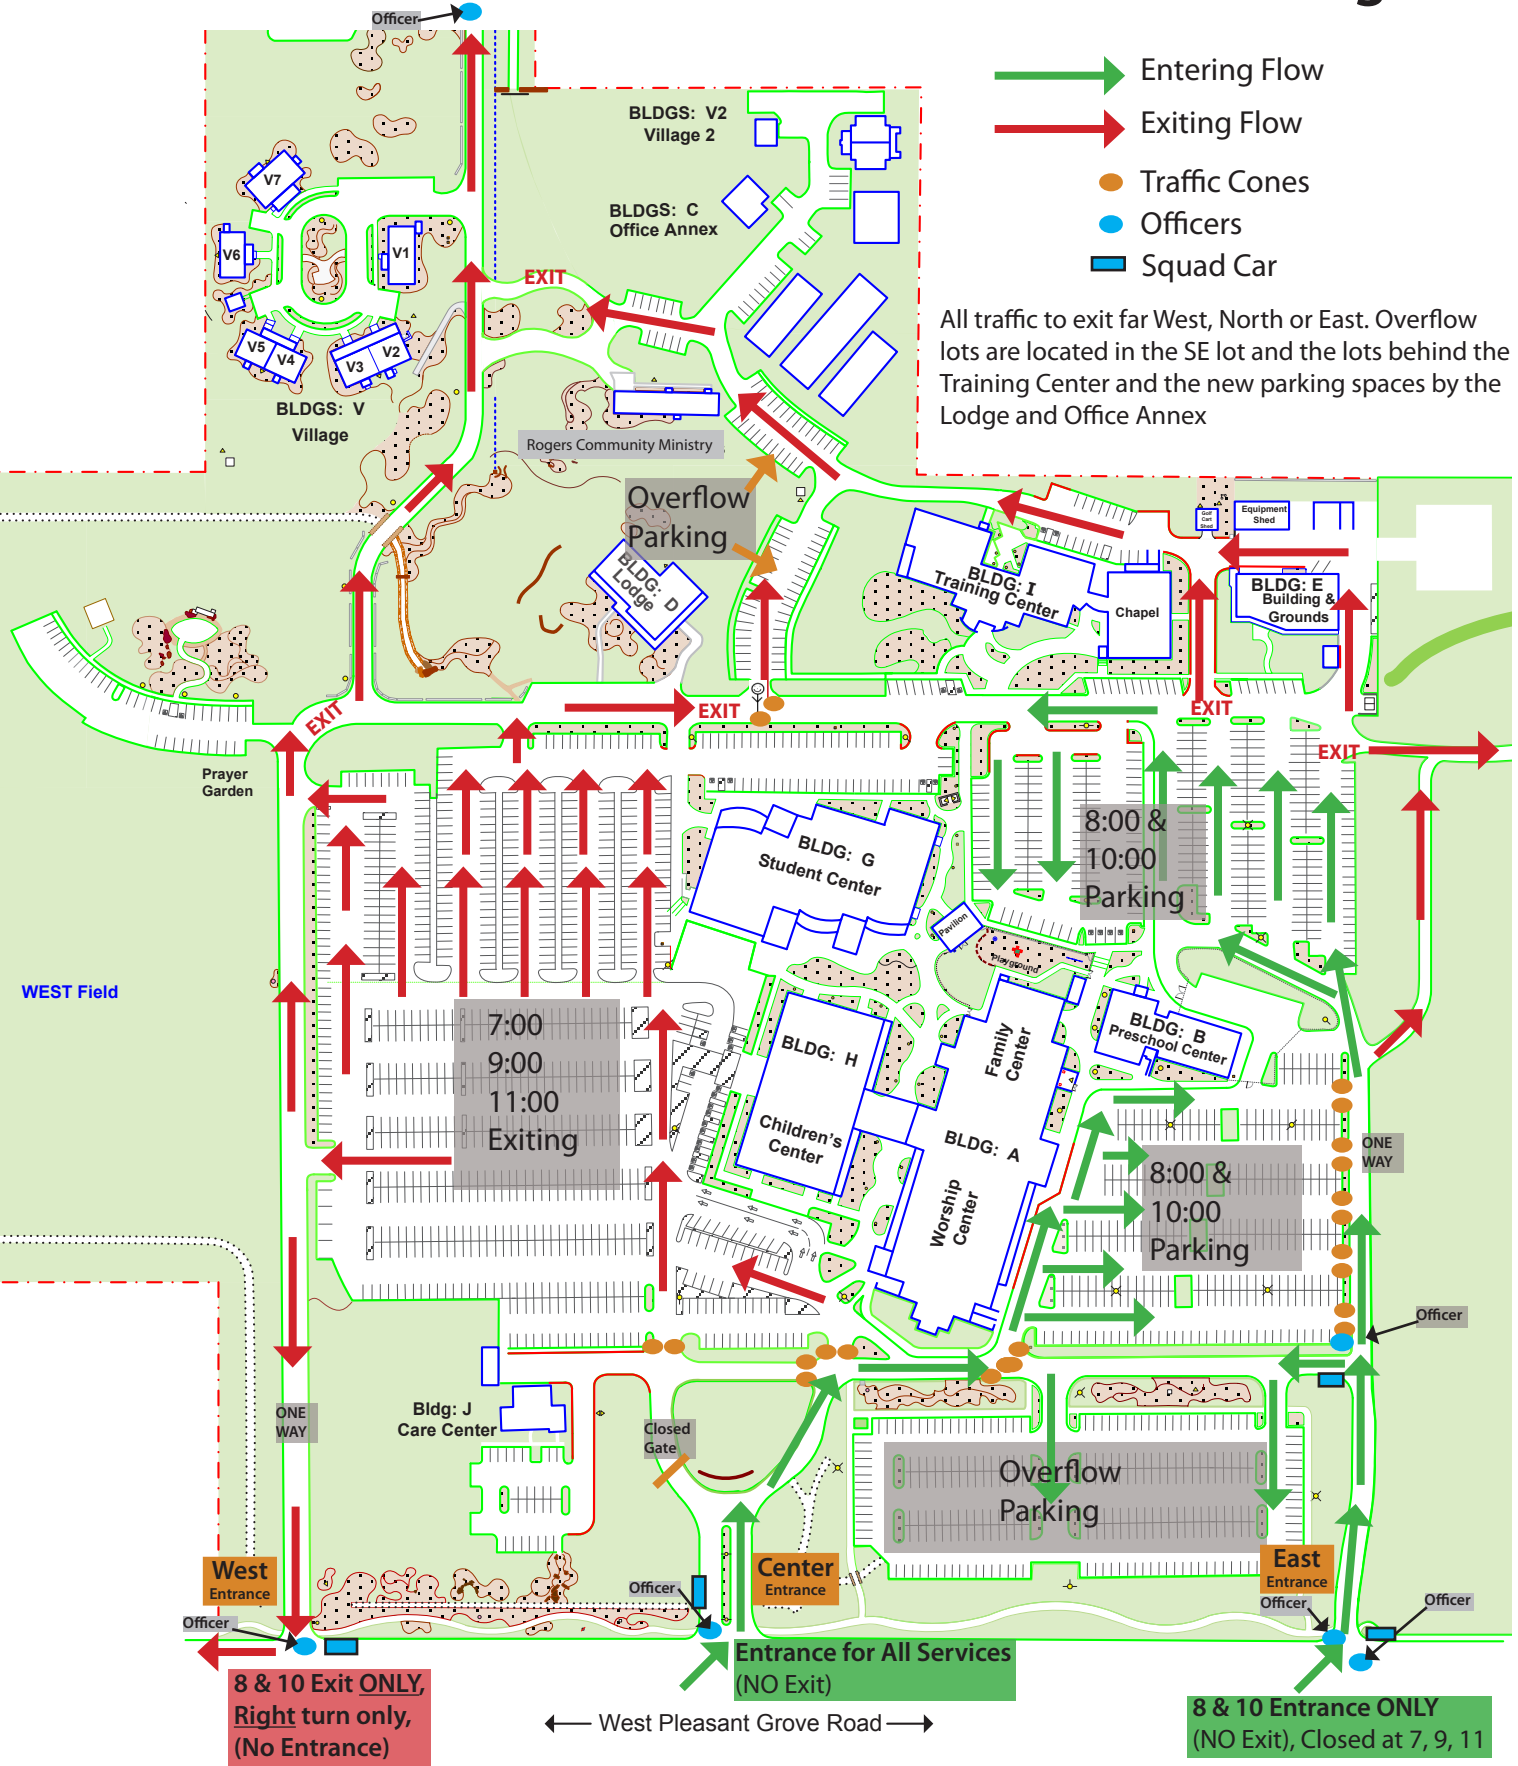

# 7:00, 9:00 & 11:00 Easter Parking

# 8:00 & 10:00 Easter Parking

### Easter Sunday Parking at 7, 9 or 11

1. West and Central Entrances are open for you to enter our lots. (East entrance will be closed)
2. We will only use the West and NorthWest lots for these services.
3. Overflow lots are located in front of the Care Center, out by the Prayer Garden and the lots behind the Training Center and the new parking spaces by the Lodge and Office Annex.
4. Those leaving from the 8 & 10 services (from the East lots) will exit out the East exit and the 3 North exits in the rear of our property.
5. Be sure to follow directions given by our Officers and Traffic Volunteers.

### Easter Sunday Parking at 8 or 10

1. East and Central Entrances are open for you to enter our lots. (West entrance will be closed)
2. We will only use the East, South East and Northeast lots for these services.
3. Overflow lots are located in the lots behind the Training Center and the new parking spaces by the Lodge and Office Annex.
4. Those leaving from the 7, 9 & 11 services (from the West lots) will exit out the West exit and the 3 North exits in the rear of our property.
5. Be sure to follow directions given by our Officers and Traffic Volunteers.